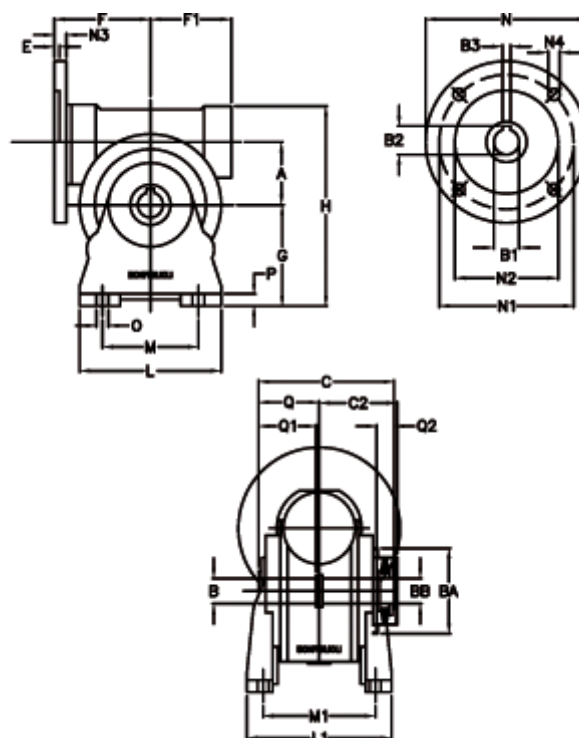

Article number: 390204401422736

Description: Worm Gear with Torque Limiter  
VF 44-L2-A-14-P71B5

## Measures

a = 44.60	C2 = 48	L1 = 98.0	O = 8.5
B = 18	Description = VF 44A-xx-71B5	m = 52	P = 10
B1 E7 = 14	E = 2.0	M1 = 81.0	Q = 32.0
B2 = 16.3	F = 65	N = 160	Q1 = 32
B3 H9 = 5	F1 = 54	N1 = 130	Q2 = 12
BA = 40	g = 72	N2 = 110	
BB H7 = 11	H = 143	N3 = 10.5	
C = 79	L = 90	N4 = 9,5	